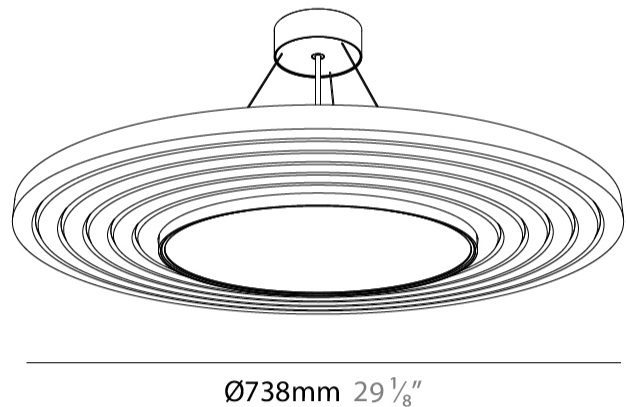

PHYSICAL

Shape: Disc
Diameter (mm): 738
Diameter (in): 29 1/8
Height (mm): 82
Height (in): 3 1/4
Max. Overall Height (mm): 2082
Max. Overall Height (in): 81 15/16
Weight (kg): 4

Diffuser: [Clear / Microprism / Clear Microprism](#)
Fixture Finish: [SSR / BKV / CWI / CRY / HAB / UFT / ITA / RUA / FTG / MYG / LOD / PUS / FRO / FUP / KIA / POP / BLS / SPG / MEY / GOH / CHC / COM / ABZ / JAG / OBR / MOS / ROR](#)
Holder Finish: [SSR / BKV / CWI / CRY / HAB / LAG / UFT / ITA / RUA / RUR / MIC / FTG / MYG / TWT / LOD / PUS / FRO / FUP / KIA / POP / BLS / SPG / MEY / GOH / GUM / CHC / COM / ABZ / JAG](#)
Acoustic Finish: [SFW / CYW / SEE / SYN / MTS / PMB / TTN / CYB / STO / DPE / BES / SHB / ARE / ANE / VRD / CRF](#)
Fixture Material: [Acoustic / Aluminum / PMMA](#)
Primary Material: [Acoustic](#)
Cable Details: [2000mm/78 3/4" or 6000mm/236 1/4" Cable, - Transparent](#)

ELECTRICAL

Lamp Type: LED
Input Wattage (W): 26.4
Total Output Wattage (W): 23.6
Dimming: [Non-dimming / DALI Dimming / MATTER Dimming](#)
Driver Included: Yes
Driver Location: [Integrated](#)
Driver Type: [Constant Current - Universal](#)
Driver Class: [Class 2](#)
Input Voltage (V): 120
Upon Request: [0-10V Dimming / Phase Dimming](#)

LED

Color Temperature (°K): [2700 / 3000 / 3500 / 4000](#)
Max. Delivered Lumen (lm): [Max 4071](#)
Nominal Lumen (lm): [Max 4704](#)
CRI: [>90 CRI](#)
Lamp Life (hrs): [50000](#)

OPTICAL

RATINGS AND CERTIFICATIONS

Certified By: [Certified for North American Standards](#)
IP rating: [IP20](#)